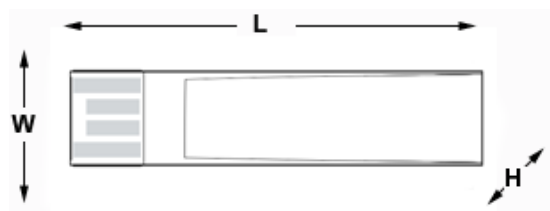

IMPORTANT: Due to the price volatility of NAND Flash Memory, prices can change daily and without notice.

Product Details

Product Dimensions

Inches: 2.16" x 0.47" x 0.23"
 Millimeters: 55 x 12 x 6

Product Specifications